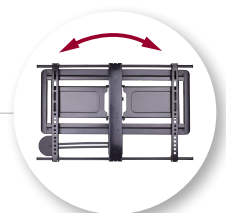

NEW SANUS Super Slim Full-Motion Mount

MODEL VLF410

Full-motion for your sleek TV

Introducing the all-new VLF410 Super Slim full-motion mount for 37"–84" TVs. Position your TV unbelievably close to the wall, while still enjoying full-motion capabilities at the touch of a finger. The new home position feature allows your flat-panel TV to sit just 1.2" from the wall when not in use. Post-install leveling ensures your TV is perfectly positioned and is always at the optimal viewing angle. Plus, an in-arm cable management system allows for a clean look, free of dangling and unsightly cables.

NOW

Super Slim full-motion mount sits just 1.2" from wall to complement the sleek look of ultra-thin TVs

Post-install leveling ensures TV is perfectly positioned, even after hanging

Toolless adjustments: extend, tilt, retract and swivel with just your hands