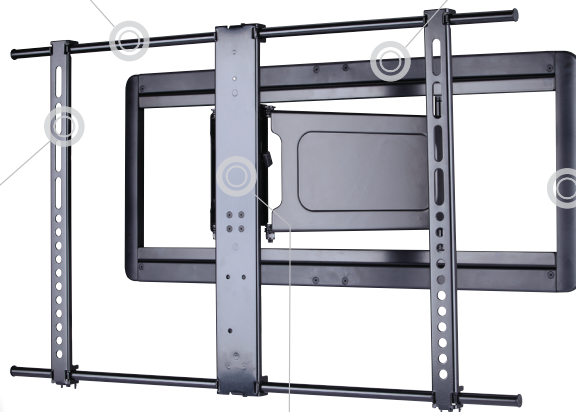

NEW SANUS Super Slim Full-Motion Mount

MODEL VLF410

Full-motion for your sleek TV

Introducing the all-new VLF410 Super Slim full-motion mount for 37"–84" TVs. Position your TV unbelievably close to the wall, while still enjoying full-motion capabilities at the touch of a finger. The new home position feature allows your flat-panel TV to sit just 1.2" from the wall when not in use. Post-install leveling ensures your TV is perfectly positioned and is always at the optimal viewing angle. Plus, an in-arm cable management system allows for a clean look, free of dangling and unsightly cables.

MODEL VLF410

EU MODEL VLF311-B2

Full-Motion Mount
for 37"–84" TVs

TV SIZE

37" – 84"

WEIGHT CAPACITY

125 lbs / 56.7 kg

PRODUCT DIMENSIONS

NOW

Super Slim full-motion mount sits just 1.2" from wall to complement the sleek look of ultra-thin TVs

Post-install leveling ensures TV is perfectly positioned, even after hanging

Toolless adjustments: extend, tilt, retract and swivel with just your hands

Cable management guide keeps loose cables organized for a clean appearance without compromising TV movement

Extends 10" from wall

MOUNTING PATTERN

100x100 | 200x100 | 200x200 | 300x200 | 300x300 | 400x200 | 400x300 | 400x400 | 500x400 | 600x400 | 800x400 | Universal