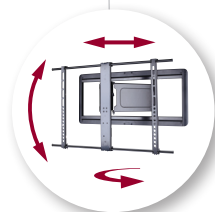

NEW SANUS Super Slim Full-Motion Mount

MODEL VLF410

Full-motion for your sleek TV

Introducing the all-new VLF410 Super Slim full-motion mount for 37"–84" TVs. Position your TV unbelievably close to the wall, while still enjoying full-motion capabilities at the touch of a finger. The new home position feature allows your flat-panel TV to sit just 1.2" from the wall when not in use. Post-install leveling ensures your TV is perfectly positioned and is always at the optimal viewing angle. Plus, an in-arm cable management system allows for a clean look, free of dangling and unsightly cables.

NOW

Super Slim full-motion mount sits just 1.2" from wall to complement the sleek look of ultra-thin TVs

Post-install leveling ensures TV is perfectly positioned, even after hanging

Toolless adjustments: extend, tilt, retract and swivel with just your hands